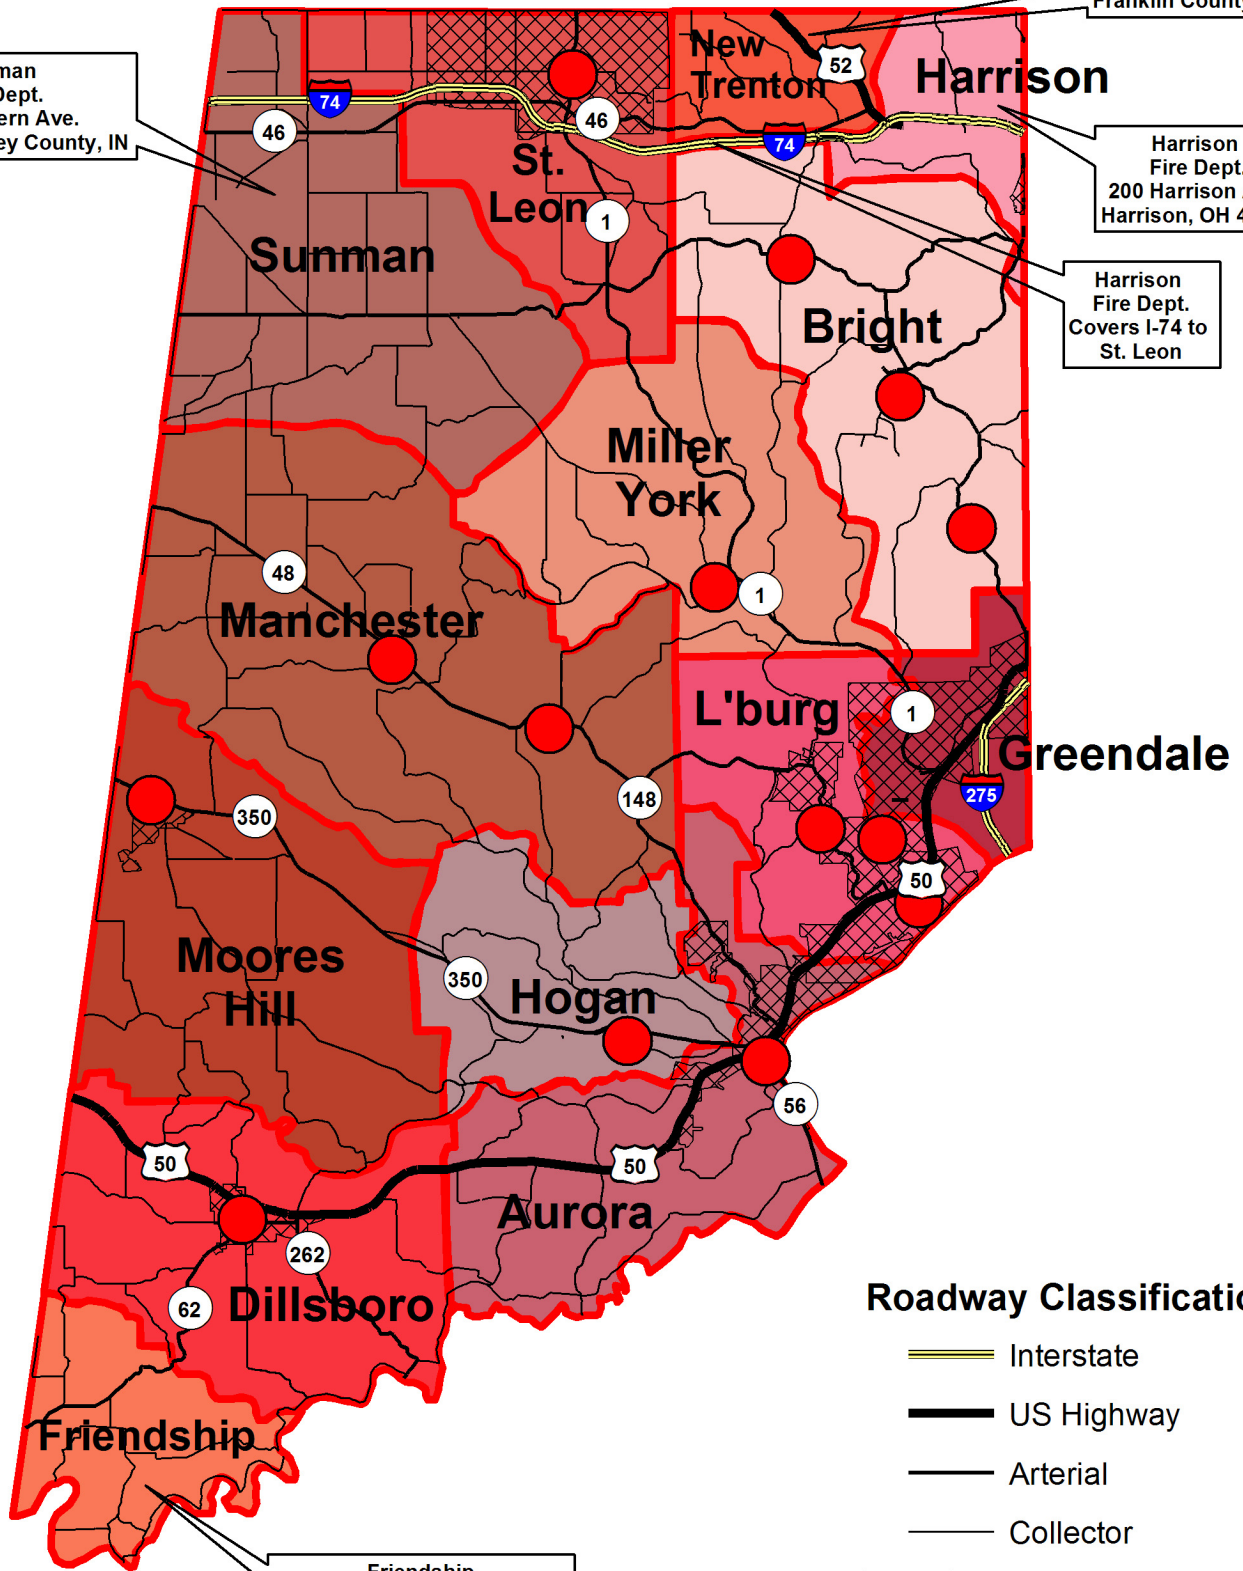

FIRE COVERAGE AREA MAP - 2004

Sunman
Fire Dept.
126 Eastern Ave.
Sunman, Ripley County, IN

New Trenton
Fire Dept.
Franklin County, IN

Harrison
Fire Dept.
200 Harrison Ave.
Harrison, OH 47060

Harrison
Fire Dept.
Covers I-74 to
St. Leon

Friendship
Fire Dept.
Friendship, Ripley County, IN

Roadway Classification

-  Interstate
-  US Highway
-  Arterial
-  Collector

 Incorporated Cities

 Fire District Boundary

 Fire Stations