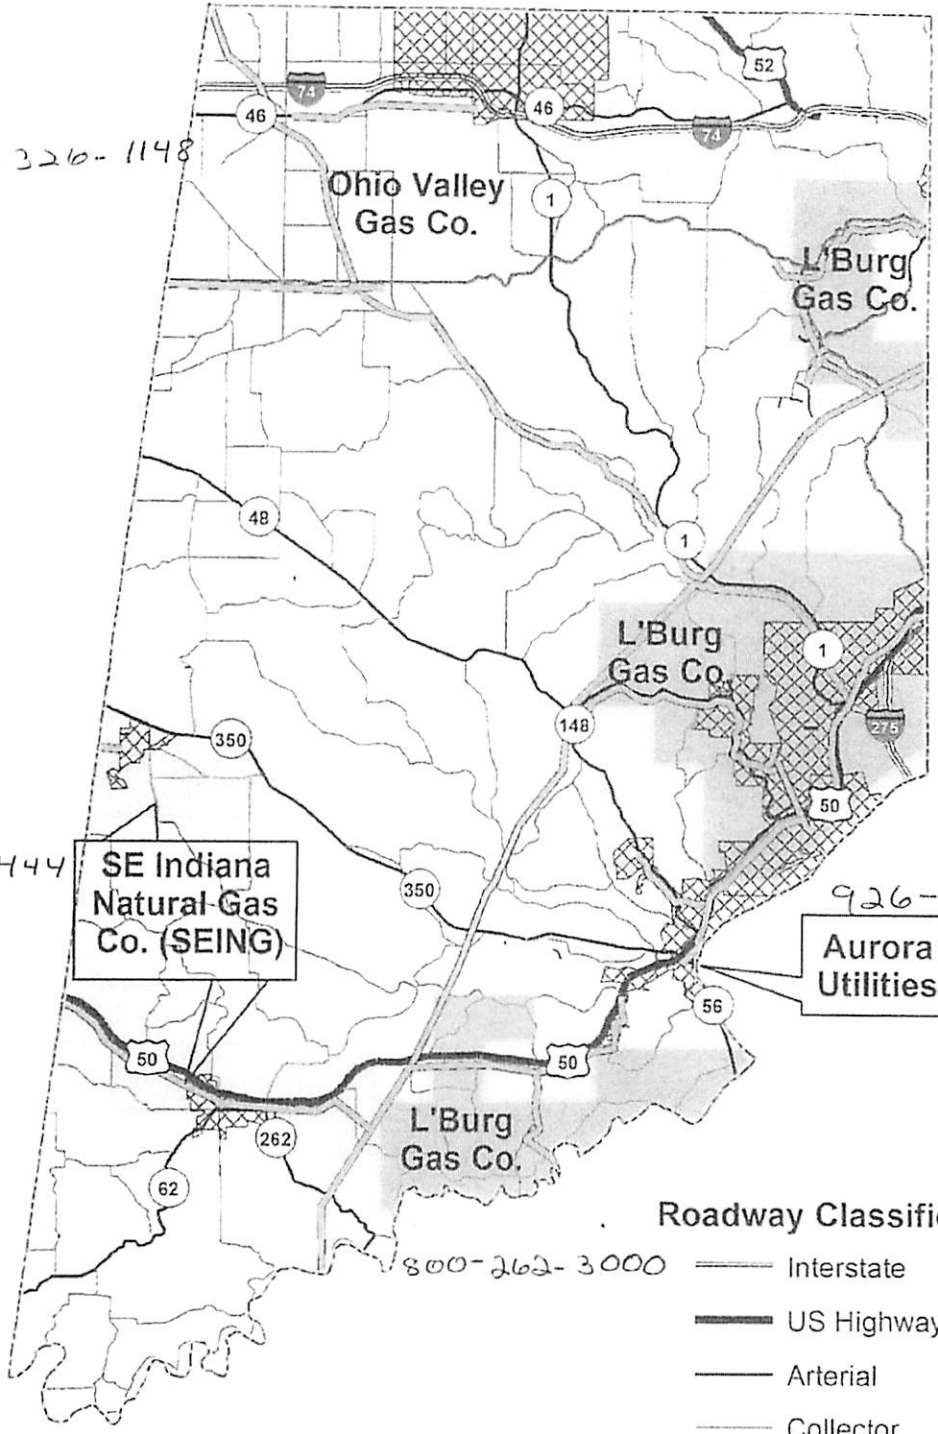

# NATURAL GAS SERVICE COVERAGE MAP - 2004

800-326-1148

812

654-2444

926-2745

800-262-3000

## Roadway Classification

- Interstate
- US Highway
- Arterial
- Collector

Incorporated Cities

Natural Gas Co. Service Boundary