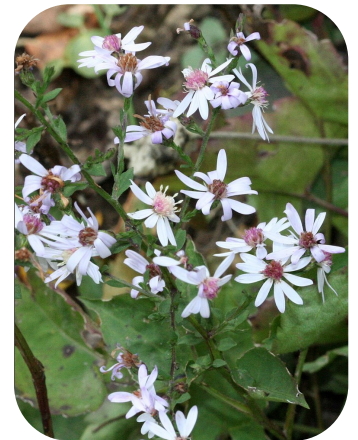

***All Native Plant Plugs sold by Dearborn County SWCD are
produced by Spence Restoration Nursery***

Asclepias tuberosa (Butterfly Weed)

Butterfly weed has orange flowers and reaches 12 - 24 inches tall, with a spread up to 24 inches. Plugs should be planted 12 - 18 inches apart. Butterfly weed performs best in full sun and dryer soils. The flowers bloom from June through August.

Symphyotrichum cordifolium (Heart-leaved Aster)

Heart-leaved Aster typically has pale blue to purple flowers. It can grow 24 - 36 inches tall, and have a spread of 12 - 24 inches. Plants should be spaced 12 - 24 inches apart to allow sufficient growth. Heart-leaved Aster does best in partial sun, with moist and well-drained soils. It blooms September - November.

Chelone glabra (White Turtlehead)

This forb grows in moist to wet soils. It needs partial shade to reach heights of 24 - 48 inches tall. Plants should be planted 24 - 36 inches apart. The white flowers bloom from August through September. Flowers purportedly resemble the heads of open-mouthed turtles.

Andropogon gerardii (Big Bluestem)

Big Bluestem is a warm season tall grass. It can grow to be 6 - 8 feet tall but can be pruned to shorter heights if desired. It requires full sun and is well adapted to poor soil conditions. Big Bluestem is a grass to add color to your landscape and help with erosion.